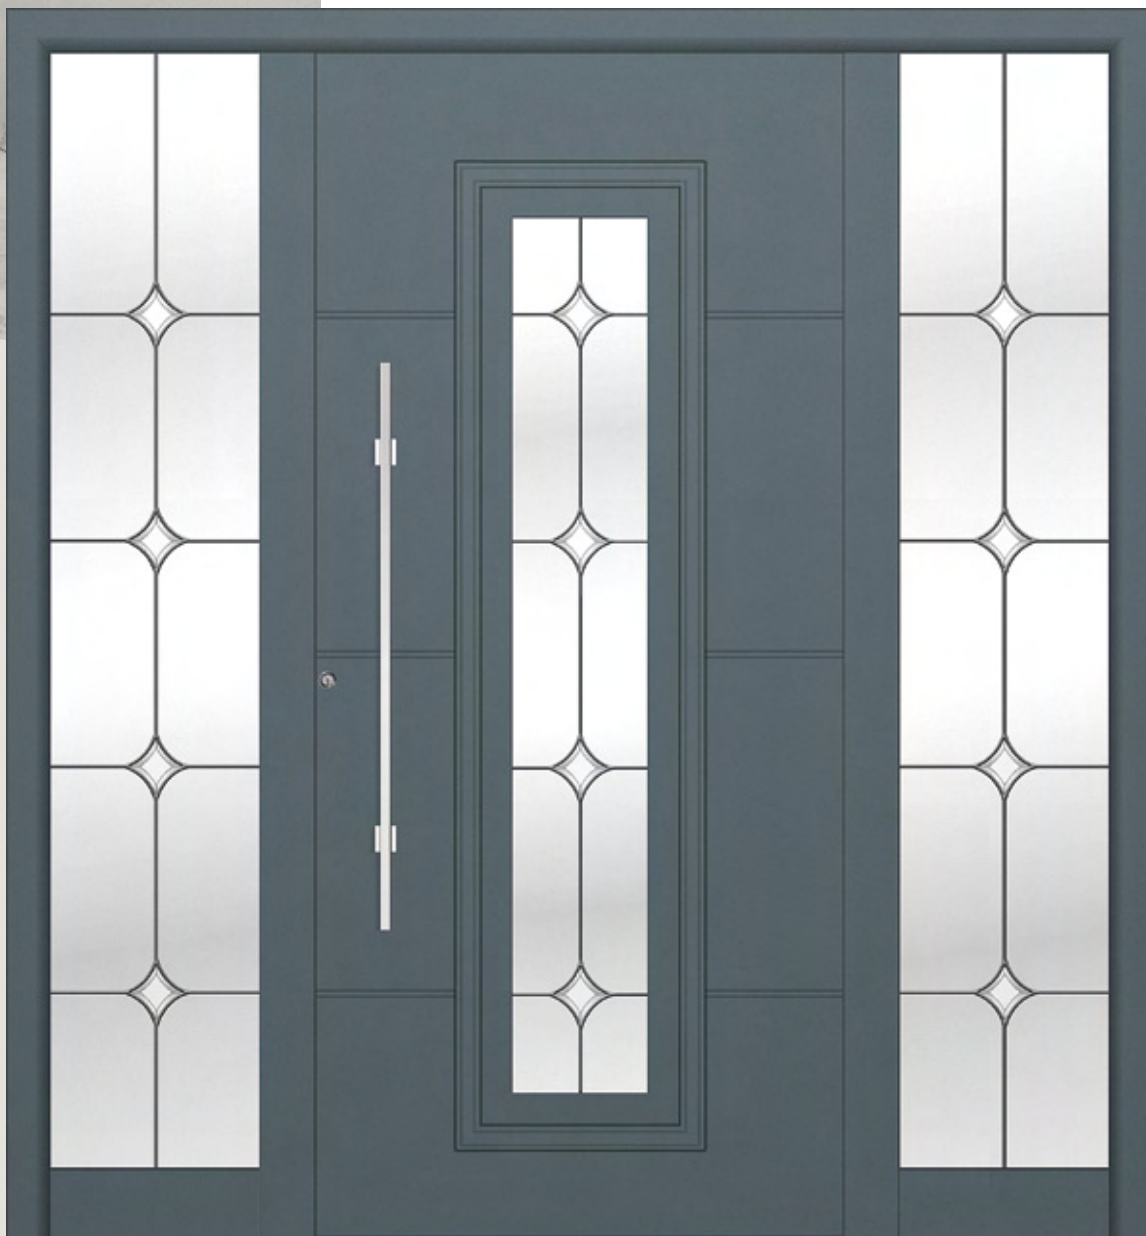

classic

Code: **1121**
Color: RAL 7012
Glass: Leaded bevel glass
Decorative: Engraving surface
with frames
External Handle: Rod