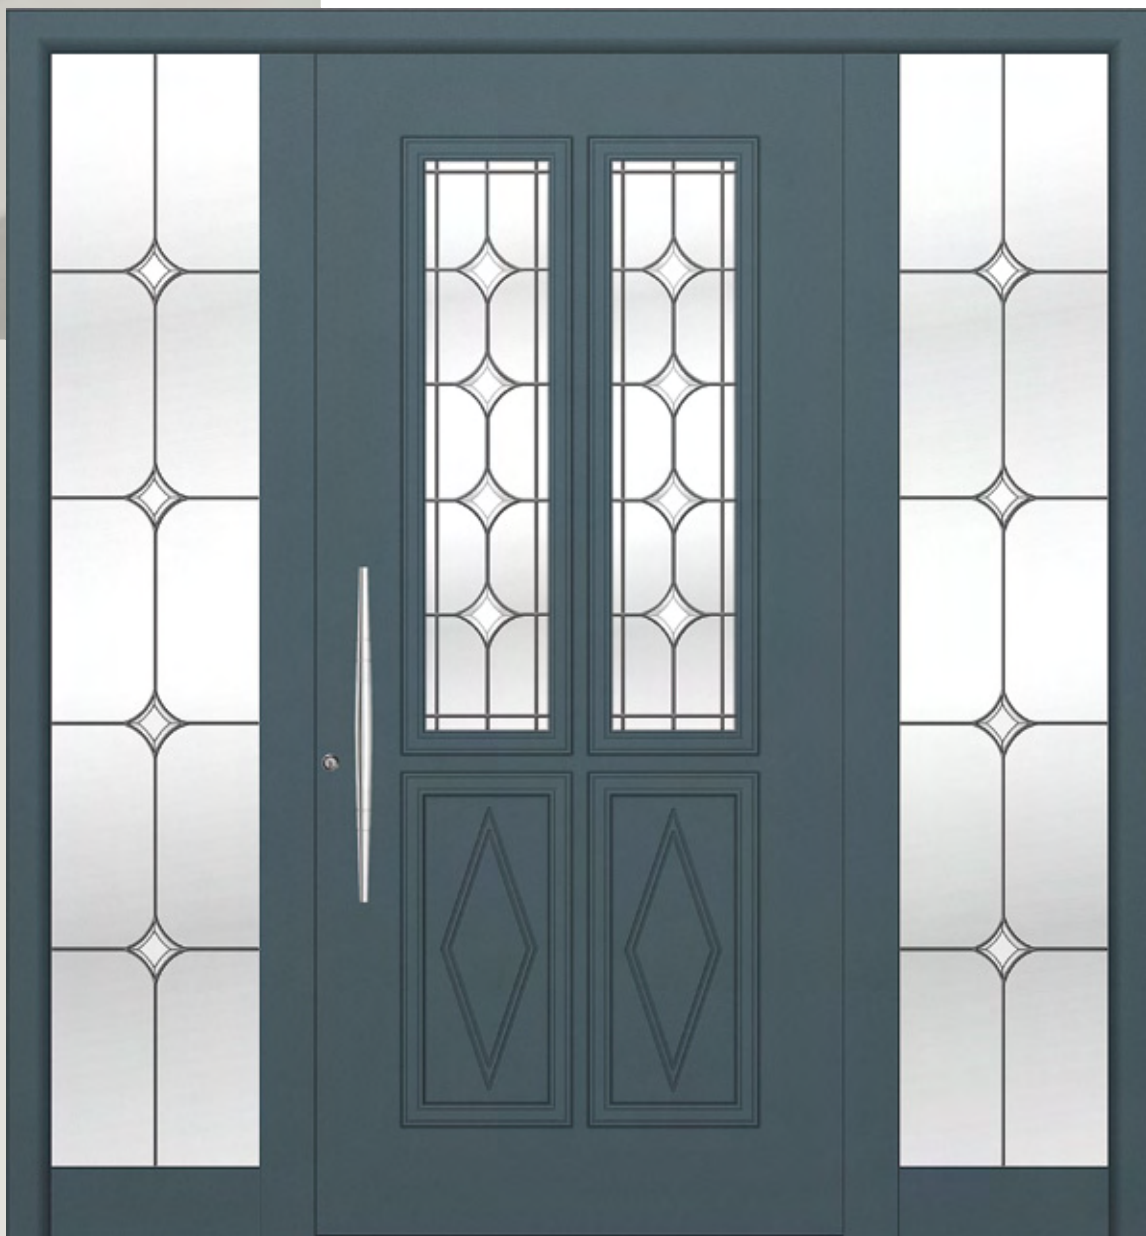

classic

Code: **1111**
Color: RAL 7011
Glass: Leaded bevel glass
Decorative: Engraving surface
with frames
External Handle: Korina